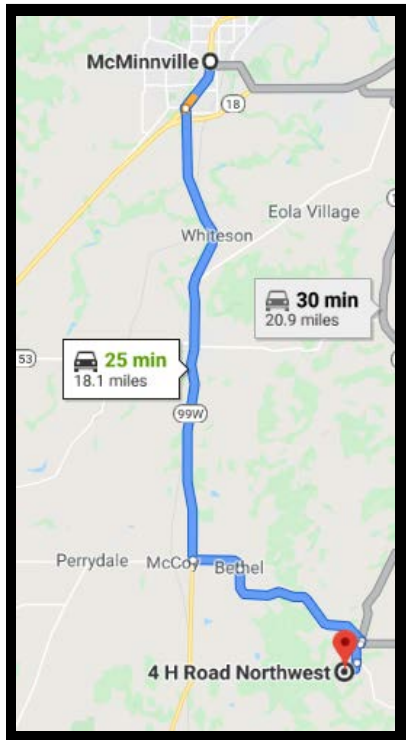

NORTHWEST
OUTDOOR
Science School

Northwest Regional ESD
NORTHWEST OUTDOOR SCIENCE
SCHOOL

Trickle Creek

5390 4-H Road NW
Salem, OR 97304
503-371-4064

From Portland/Salem:
Head South on I-5.
Take exit 260A for OR99E BUS toward Salem Parkway
Continue onto OR-99BUS S/Salem Pkwy
Continue onto Commercial St NE
Use the Right 2 lanes to take the Edgewater St/ Wallace Rd /221 exit toward W Salem/Dayton
Keep Right at the fork, follow signs for OR221 / Wallace Rd / West Salem
Turn Left onto Brush College Rd NW
Turn left onto 4-H Road NW
The Oregon 4-H Center is approximately one mile ahead

From McMinnville:
Hwy 99 South of McMinnville (10.9 miles)
Turn LEFT at Bethel Road (first flashing yellow light)
Bethel turns into Zena Rd.
Turn Right on Brush College Rd and follow signs to the 4-H center (about 1.5 miles)