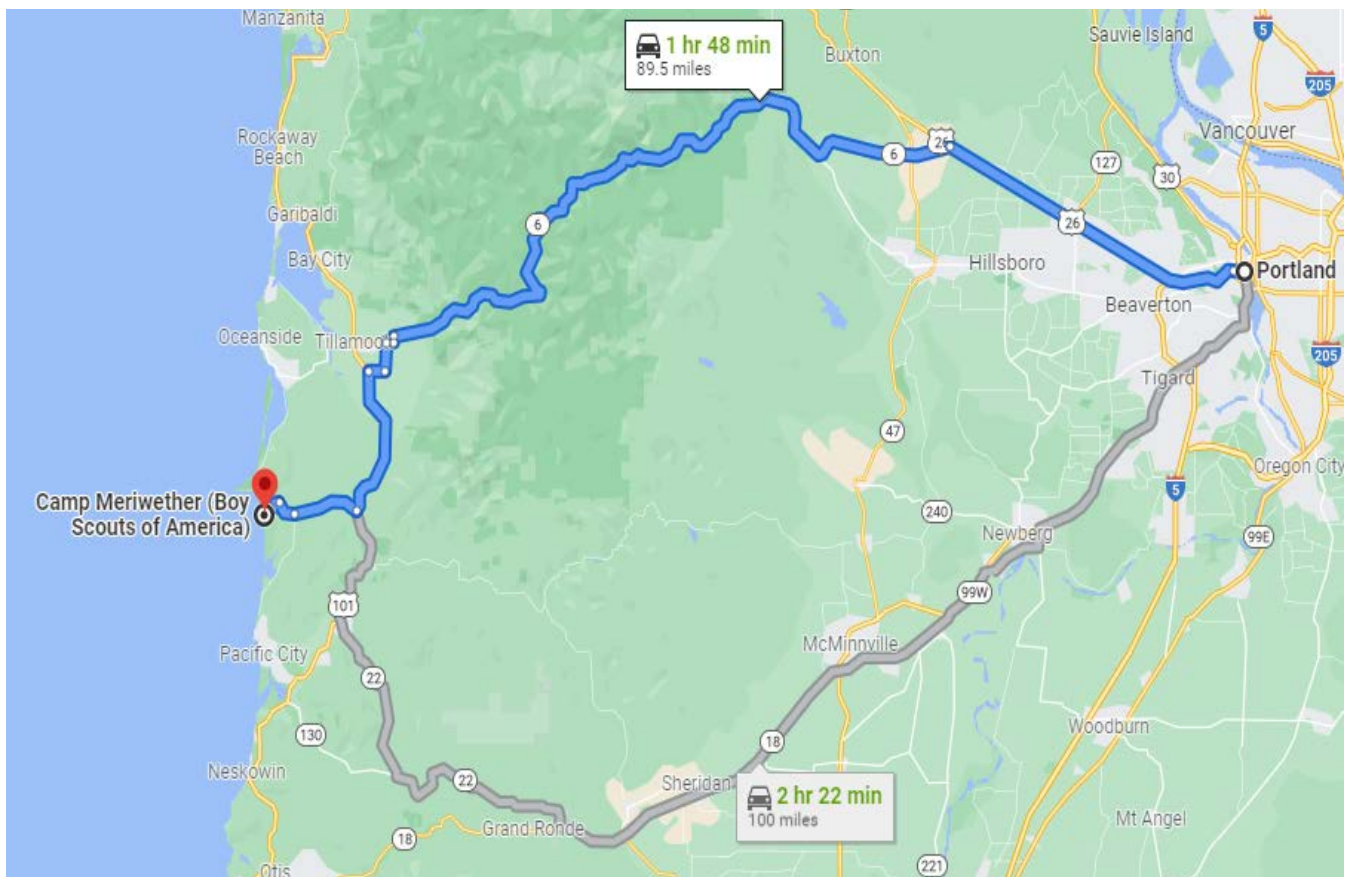

NORTHWEST
OUTDOOR
Science School

Northwest Regional ESD NORTHWEST OUTDOOR SCIENCE SCHOOL

Meriwether

17500 Cape Lookout Rd
Cloverdale, OR 97112
Phone (503) 965 -6541

From Portland

Drive US-26 W for 20.2 miles. Take slight left onto OR-6 W (signs for Banks/Tillamook)

Turn LEFT onto Olsen Rd. Turn RIGHT onto 3rd St.

Turn LEFT onto McCormick Loop RD. Turn RIGHT to stay on McCormick Loop Rd.

Turn LEFT onto US-101 S. Turn RIGHT onto Sandlake Rd. Continue straight onto Cape Lookout RD. Turn LEFT onto Camp Meriwether Back RD/NF-11