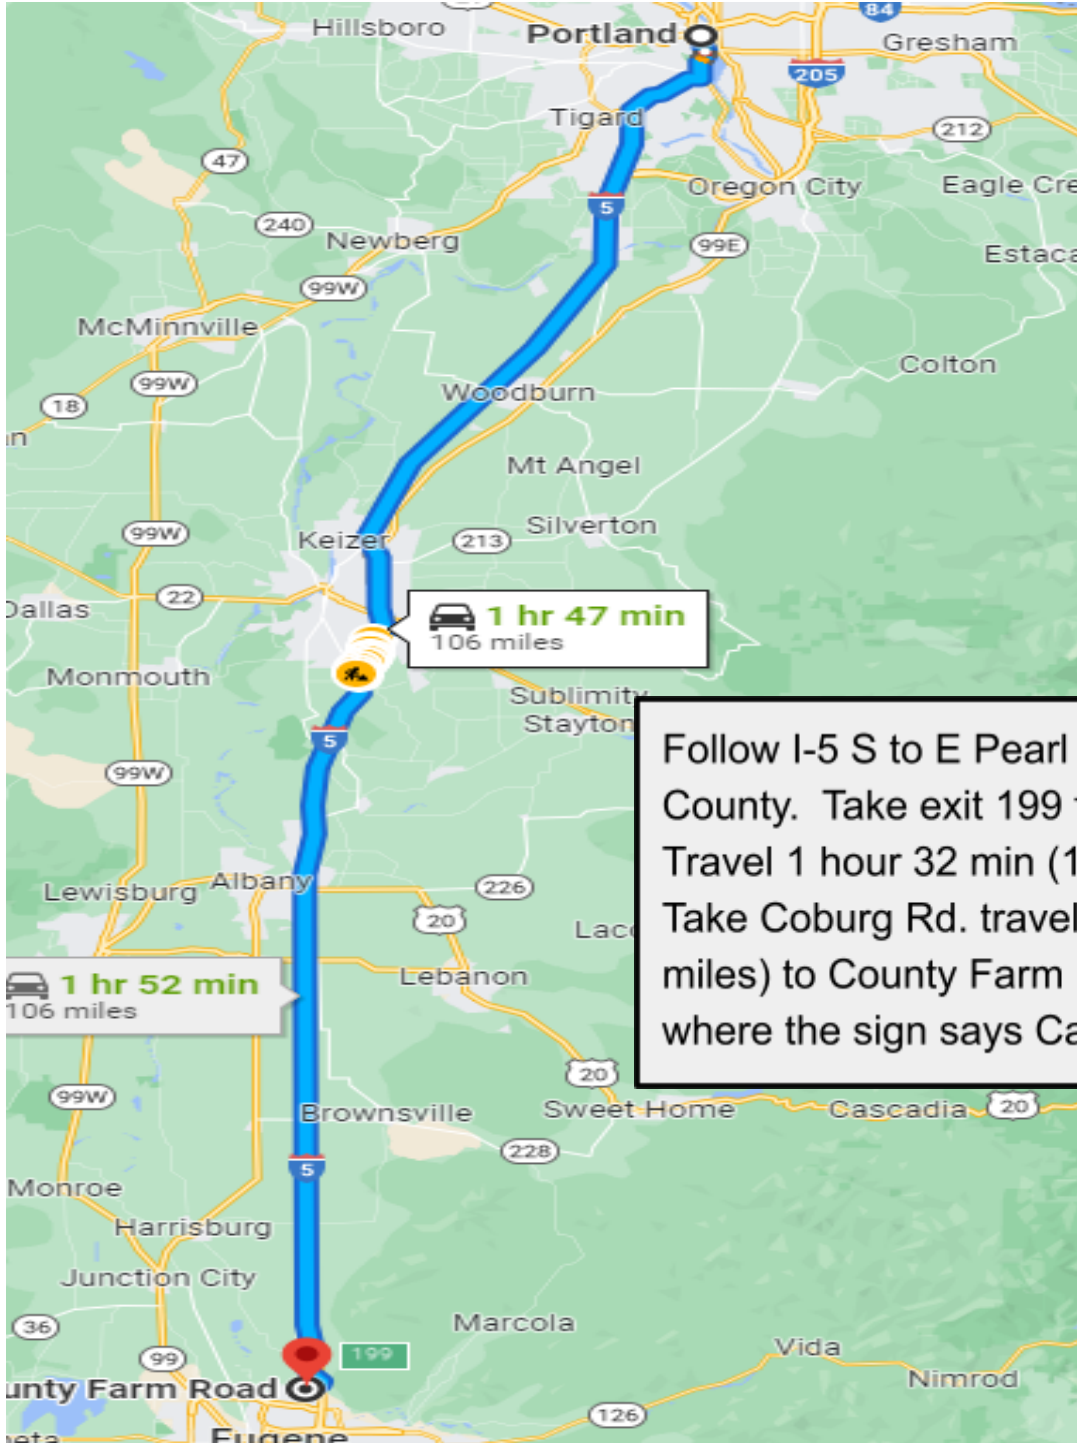

NORTHWEST  
OUTDOOR  
Science School

Northwest Regional ESD  
NORTHWEST OUTDOOR SCIENCE SCHOOL

# Harlow

3850 Country Farm Rd

Eugene, OR 97408 Phone (541-683-5416 ext 410)

Follow I-5 S to E Pearl St. in Lane County. Take exit 199 from I-5 S. Travel 1 hour 32 min (100 miles). Take Coburg Rd. travel 6 min (3.6 miles) to County Farm Rd. Turn right where the sign says Camp Harlow.